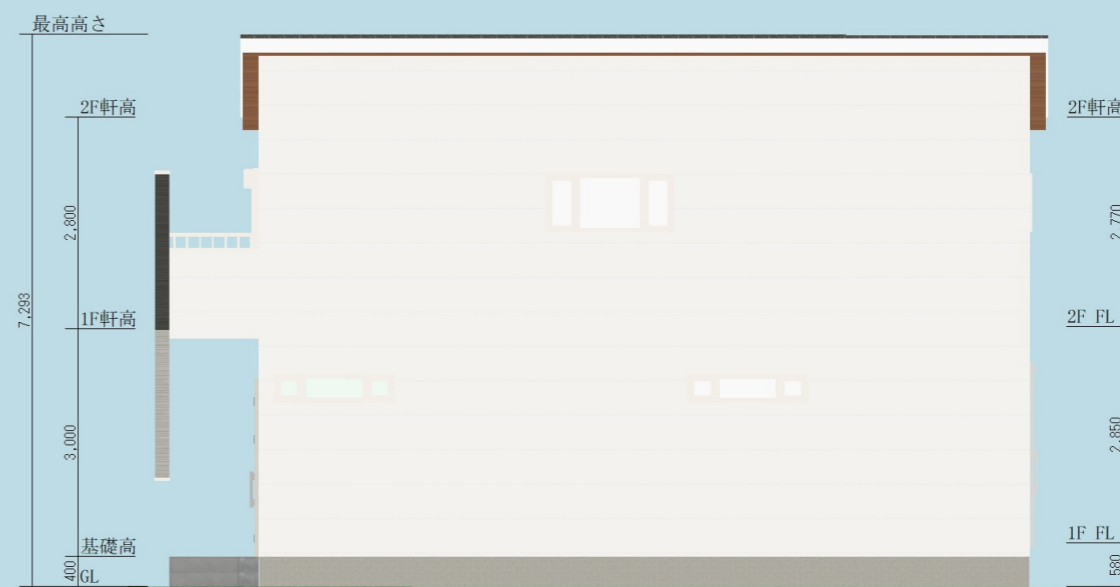

1st FLOOR S:1/100

2nd FLOOR S:1/100

SOUTH S:1/100

EAST S:1/100

NORTH S:1/100

WEST S:1/100

ナチュラルな色味の内装が落ち着く戸建住宅