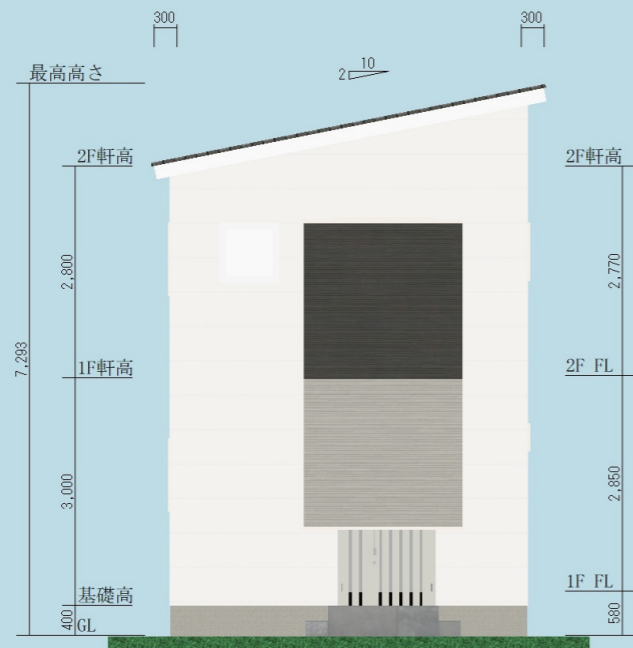

1st FLOOR S:1/100

2nd FLOOR S:1/100

SOUTH S:1/100

EAST S:1/100

NORTH S:1/100

WEST S:1/100

ナチュラルな色味の内装が落ち着く戸建住宅