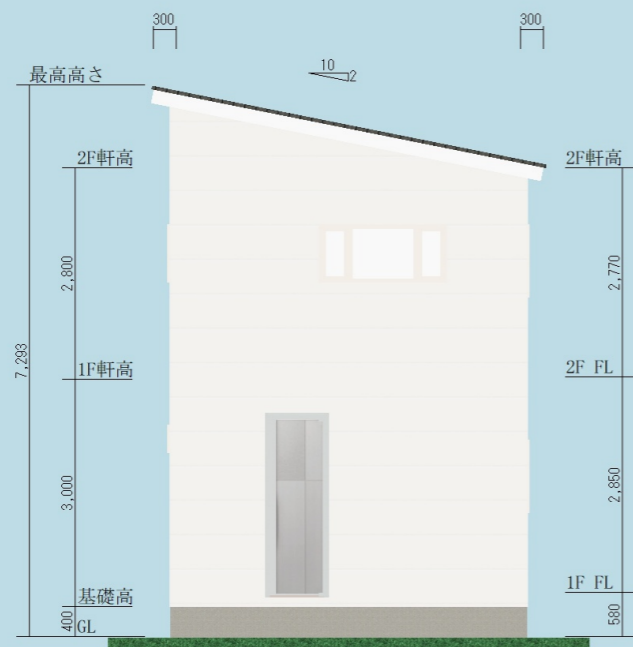

1st FLOOR S:1/100

2nd FLOOR S:1/100

SOUTH S:1/100

EAST S:1/100

NORTH S:1/100

WEST S:1/100

ナチュラルな色味の内装が落ち着く戸建住宅